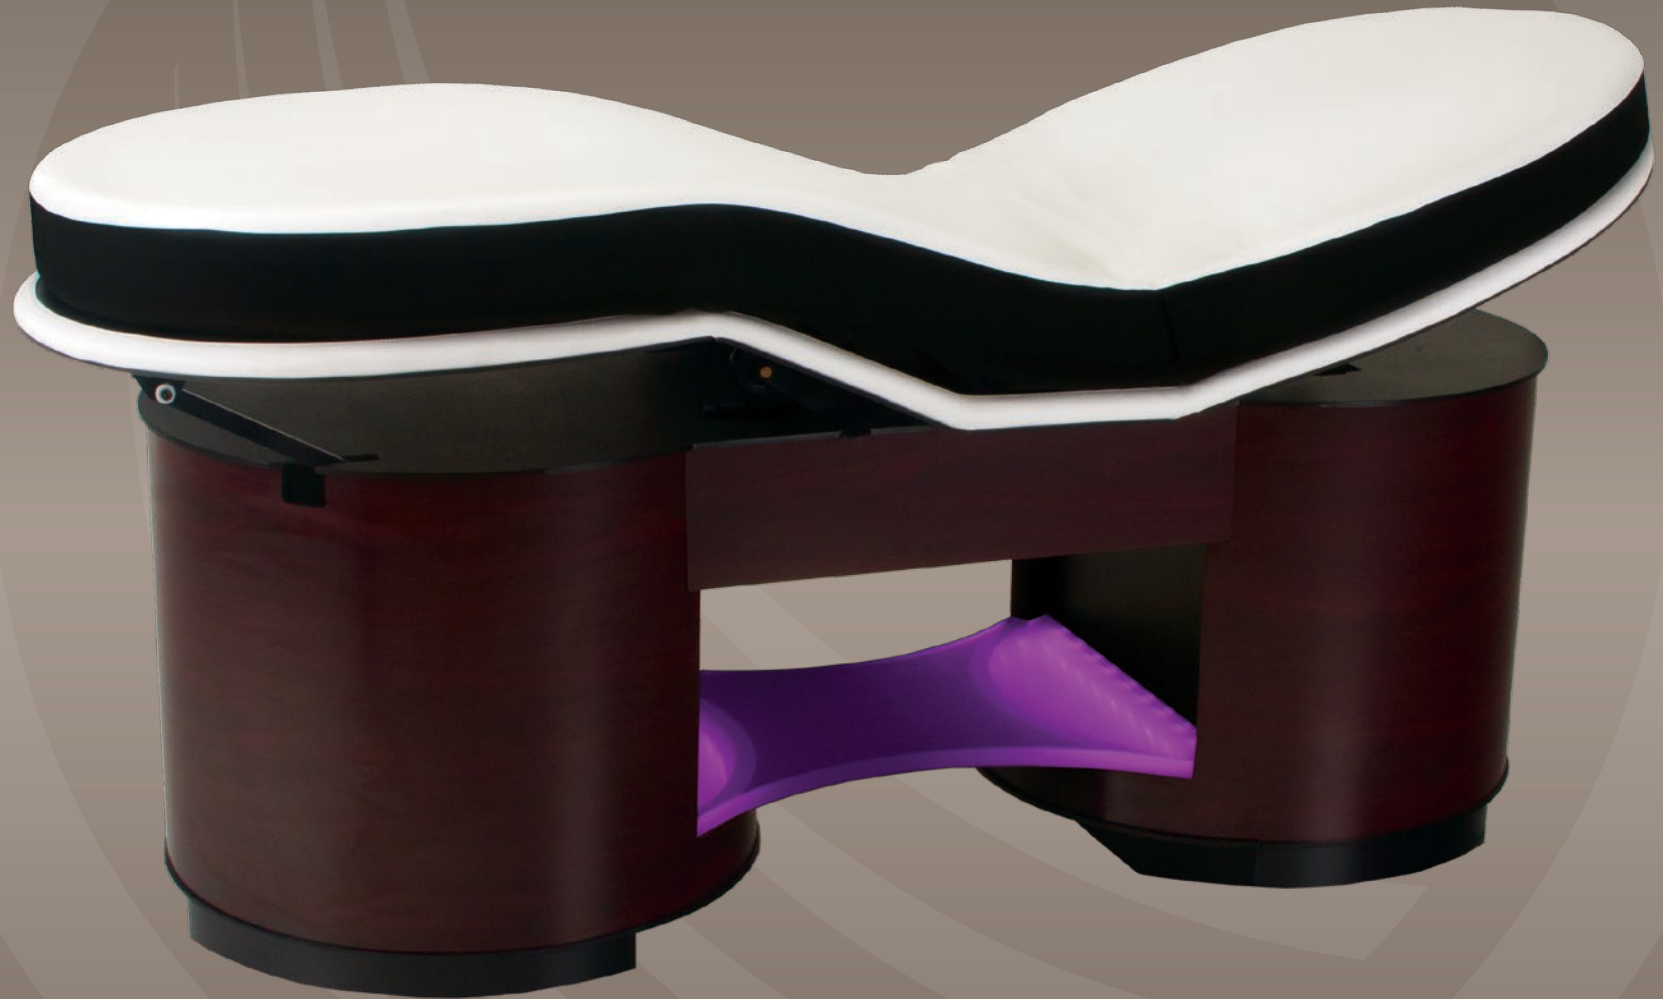

**INFINITY GT**  
ULTIMATE CLIENT COMFORT

While striking with its tapered silhouette and LED lit Iceblock™ shelf, the Infinity GT's true innovation lies under the hood. For the first time, LEC incorporates a removable Strata GT™ mattress with a proprietary Hexage™ layer providing the perfect balance between softness and response. The Infinity GT sets a new standard for client comfort and therapist access. Truly revolutionary.

**FEATURES**

- Programmable, all electric salon top with soft start/soft stop™ technology
- Removable Strata GT™ spa mattress with Hexage™
- LED lit Iceblock™ shelf (16 colors)
- Premium laminate options

**OPTIONS**

- Klipsch® stereo sound system
- Digital UL Listed Warming Drawer
- Ultraleather® premium upholstery

STRATA GT™ spa mattress system with Hexage™ technology that offers a sumptuous comfort experience

# INFINITY GT

COUTURE • SUMPTUOUS • REVOLUTIONARY

LIVING EARTH  
CRAFTS.

PROGRAMMABLE ELECTRIC SALON TOP • STRATA GT™ SPA MATTRESS WITH HEXAGEL™  
PREMIUM PROMESSA® UPHOLSTERY • LED CHROMA LIGHTING (16 COLORS) • +STUDIO FINISHES